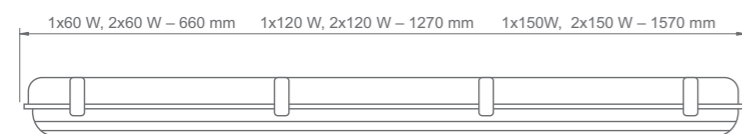

Wars LED

- › Stopień ochrony IP65 / IP65 protection rating
- › Korpus i klosz wykonany z poliwęglanu (PC) / Body and lampshade made of PC
- › Zasilanie 230 V 50 Hz lub 220 V DC / Power supply: 230 V 50 Hz or 220 V DC
- › Okablowanie przystosowane do świetlówek LED / Wiring adapted for LED tubes
- › Montaż sufitowy lub na zwieszakach – regulowany / Ceiling installation or pendant type installation – adjustable
- › Świetłówki LED zamawiane oddzielnie / LED tubes separately available
- › Do oświetlenia dróg i wyjść ewakuacyjnych w budynkach użyteczności publicznej / For illuminating evacuation directions and designating evacuation exits in public utility buildings

Wars 2x60 LED

Wars 2x120 LED

Wars 2x150 LED

MODELE AWARYJNE / EMERGENCY MODELS

Model / Model	Numer katalogowy / Catalogue number	Wymiary (mm) / Dimensions (mm)	Waga (kg) / Weight (kg)
WARS 1x60 LED SA/A 5000 K	99669	660x92x88	2,10
WARS 2x60 LED SA/A 5000 K *	99668	660x92x134	2,30
WARS 1x120 LED SA/A 5000 K	99667	1270x92x88	3,40
WARS 2x120 LED SA/A 5000 K *	99666	1270x92x134	3,90
WARS 1x150 LED SA/A 5000 K	99665	1570x92x88	4,40
WARS 2x150 LED SA/A 5000 K *	99664	1570x92x134	5,60

* Wykonania o temperaturze 4000 K na zamówienie specjalne / Versions with the 4000 K temperature are available on special request

MODELE STANDARDOWE / STANDARD MODELS

Model / Model	Numer katalogowy / Catalogue number	Wymiary (mm) / Dimensions (mm)	Waga (kg) / Weight (kg)
WARS 1x60 LED	99669	660x92x88	2,10
WARS 2x60 LED	99668	660x92x134	2,30
WARS 1x120 LED	99667	1270x92x88	3,40
WARS 2x120 LED	99666	1270x92x134	3,90
WARS 1x150 LED	99665	1570x92x88	4,40
WARS 2x150 LED	99664	1570x92x134	5,60