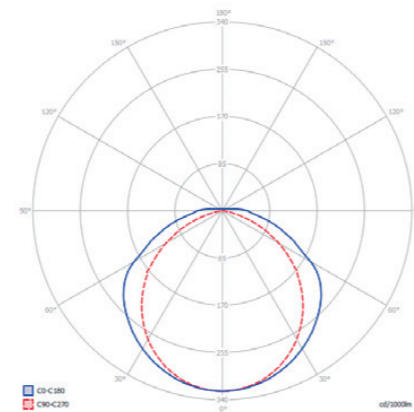

Wars LED

- › Stopień ochrony IP65 / IP65 protection rating
- › Korpus i klosz wykonany z poliwęglanu (PC) / Body and lampshade made of PC
- › Zasilanie 230 V 50 Hz lub 220 V DC / Power supply: 230 V 50 Hz or 220 V DC
- › Okablowanie przystosowane do świetlówek LED / Wiring adapted for LED tubes
- › Montaż sufitowy lub na zwieszakach – regulowany / Ceiling installation or pendant type installation – adjustable
- › Świetłówki LED zamawiane oddzielnie / LED tubes separately available
- › Do oświetlenia dróg i wyjść ewakuacyjnych w budynkach użyteczności publicznej / For illuminating evacuation directions and designating evacuation exits in public utility buildings

Wars 2x60 LED

Wars 2x120 LED

Wars 2x150 LED

MODELE AWARYJNE / EMERGENCY MODELS

Model / Model	Numer katalogowy / Catalogue number	Wymiary (mm) / Dimensions (mm)	Waga (kg) / Weight (kg)
WARS 1x60 LED SA/A 5000 K	99669	660x92x88	2,10
WARS 2x60 LED SA/A 5000 K *	99668	660x92x134	2,30
WARS 1x120 LED SA/A 5000 K	99667	1270x92x88	3,40
WARS 2x120 LED SA/A 5000 K *	99666	1270x92x134	3,90
WARS 1x150 LED SA/A 5000 K	99665	1570x92x88	4,40
WARS 2x150 LED SA/A 5000 K *	99664	1570x92x134	5,60

* Wykonania o temperaturze 4000 K na zamówienie specjalne / Versions with the 4000 K temperature are available on special request

MODELE STANDARDOWE / STANDARD MODELS

Model / Model	Numer katalogowy / Catalogue number	Wymiary (mm) / Dimensions (mm)	Waga (kg) / Weight (kg)
WARS 1x60 LED	99669	660x92x88	2,10
WARS 2x60 LED	99668	660x92x134	2,30
WARS 1x120 LED	99667	1270x92x88	3,40
WARS 2x120 LED	99666	1270x92x134	3,90
WARS 1x150 LED	99665	1570x92x88	4,40
WARS 2x150 LED	99664	1570x92x134	5,60