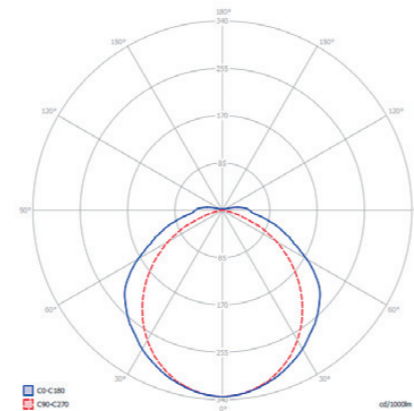

Wars LED

- › Stopień ochrony IP65 / IP65 protection rating
- › Korpus i klosz wykonany z poliwęglanu (PC) / Body and lampshade made of PC
- › Zasilanie 230 V 50 Hz lub 220 V DC / Power supply: 230 V 50 Hz or 220 V DC
- › Okablowanie przystosowane do świetlówek LED / Wiring adapted for LED tubes
- › Montaż sufitowy lub na zwieszakach – regulowany / Ceiling installation or pendant type installation – adjustable
- › Świetłówki LED zamawiane oddzielnie / LED tubes separately available
- › Do oświetlenia dróg i wyjść ewakuacyjnych w budynkach użyteczności publicznej / For illuminating evacuation directions and designating evacuation exits in public utility buildings

Wars 2x60 LED

Wars 2x120 LED

Wars 2x150 LED

MODELE AWARYJNE / EMERGENCY MODELS

Model / Model	Numer katalogowy / Catalogue number	Wymiary (mm) / Dimensions (mm)	Waga (kg) / Weight (kg)
WARS 1x60 LED SA/A 5000 K	99669	660x92x88	2,10
WARS 2x60 LED SA/A 5000 K *	99668	660x92x134	2,30
WARS 1x120 LED SA/A 5000 K	99667	1270x92x88	3,40
WARS 2x120 LED SA/A 5000 K *	99666	1270x92x134	3,90
WARS 1x150 LED SA/A 5000 K	99665	1570x92x88	4,40
WARS 2x150 LED SA/A 5000 K *	99664	1570x92x134	5,60

* Wykonania o temperaturze 4000 K na zamówienie specjalne / Versions with the 4000 K temperature are available on special request

MODELE STANDARDOWE / STANDARD MODELS

Model / Model	Numer katalogowy / Catalogue number	Wymiary (mm) / Dimensions (mm)	Waga (kg) / Weight (kg)
WARS 1x60 LED	99669	660x92x88	2,10
WARS 2x60 LED	99668	660x92x134	2,30
WARS 1x120 LED	99667	1270x92x88	3,40
WARS 2x120 LED	99666	1270x92x134	3,90
WARS 1x150 LED	99665	1570x92x88	4,40
WARS 2x150 LED	99664	1570x92x134	5,60