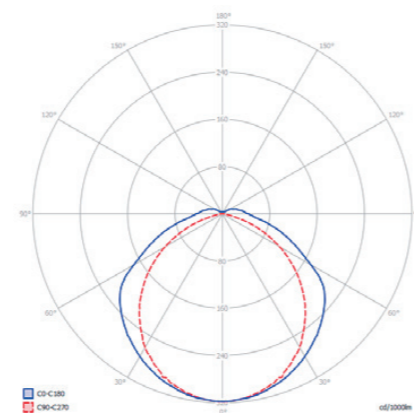

Wars LED

- › Stopień ochrony IP65 / IP65 protection rating
- › Korpus i klosz wykonany z poliwęglanu (PC) / Body and lampshade made of PC
- › Zasilanie 230 V 50 Hz lub 220 V DC / Power supply: 230 V 50 Hz or 220 V DC
- › Okablowanie przystosowane do świetlówek LED / Wiring adapted for LED tubes
- › Montaż sufitowy lub na zwieszakach – regulowany / Ceiling installation or pendant type installation – adjustable
- › Świetłówki LED zamawiane oddzielnie / LED tubes separately available
- › Do oświetlenia dróg i wyjść ewakuacyjnych w budynkach użyteczności publicznej / For illuminating evacuation directions and designating evacuation exits in public utility buildings

Wars 2x60 LED

Wars 2x120 LED

Wars 2x150 LED

MODELE AWARYJNE / EMERGENCY MODELS

Model / Model	Numer katalogowy / Catalogue number	Wymiary (mm) / Dimensions (mm)	Waga (kg) / Weight (kg)
WARS 1x60 LED SA/A 5000 K	99669	660x92x88	2,10
WARS 2x60 LED SA/A 5000 K *	99668	660x92x134	2,30
WARS 1x120 LED SA/A 5000 K	99667	1270x92x88	3,40
WARS 2x120 LED SA/A 5000 K *	99666	1270x92x134	3,90
WARS 1x150 LED SA/A 5000 K	99665	1570x92x88	4,40
WARS 2x150 LED SA/A 5000 K *	99664	1570x92x134	5,60

* Wykonania o temperaturze 4000 K na zamówienie specjalne / Versions with the 4000 K temperature are available on special request

MODELE STANDARDOWE / STANDARD MODELS

Model / Model	Numer katalogowy / Catalogue number	Wymiary (mm) / Dimensions (mm)	Waga (kg) / Weight (kg)
WARS 1x60 LED	99669	660x92x88	2,10
WARS 2x60 LED	99668	660x92x134	2,30
WARS 1x120 LED	99667	1270x92x88	3,40
WARS 2x120 LED	99666	1270x92x134	3,90
WARS 1x150 LED	99665	1570x92x88	4,40
WARS 2x150 LED	99664	1570x92x134	5,60