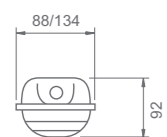

Wars LED

- › Stopień ochrony IP65 / IP65 protection rating
- › Korpus i klosz wykonany z poliwęglanu (PC) / Body and lampshade made of PC
- › Zasilanie 230 V 50 Hz lub 220 V DC / Power supply: 230 V 50 Hz or 220 V DC
- › Okablowanie przystosowane do świetlówek LED / Wiring adapted for LED tubes
- › Montaż sufitowy lub na zwieszakach – regulowany / Ceiling installation or pendant type installation – adjustable
- › Świetłówki LED zamawiane oddzielnie / LED tubes separately available
- › Do oświetlenia dróg i wyjść ewakuacyjnych w budynkach użyteczności publicznej / For illuminating evacuation directions and designating evacuation exits in public utility buildings

Wars 2x60 LED

Wars 2x120 LED

Wars 2x150 LED

MODELE AWARYJNE / EMERGENCY MODELS

Model / Model	Numer katalogowy / Catalogue number	Wymiary (mm) / Dimensions (mm)	Waga (kg) / Weight (kg)
WARS 1x60 LED SA/A 5000 K	99669	660x92x88	2,10
WARS 2x60 LED SA/A 5000 K *	99668	660x92x134	2,30
WARS 1x120 LED SA/A 5000 K	99667	1270x92x88	3,40
WARS 2x120 LED SA/A 5000 K *	99666	1270x92x134	3,90
WARS 1x150 LED SA/A 5000 K	99665	1570x92x88	4,40
WARS 2x150 LED SA/A 5000 K *	99664	1570x92x134	5,60

* Wykonania o temperaturze 4000 K na zamówienie specjalne / Versions with the 4000 K temperature are available on special request

MODELE STANDARDOWE / STANDARD MODELS

Model / Model	Numer katalogowy / Catalogue number	Wymiary (mm) / Dimensions (mm)	Waga (kg) / Weight (kg)
WARS 1x60 LED	99669	660x92x88	2,10
WARS 2x60 LED	99668	660x92x134	2,30
WARS 1x120 LED	99667	1270x92x88	3,40
WARS 2x120 LED	99666	1270x92x134	3,90
WARS 1x150 LED	99665	1570x92x88	4,40
WARS 2x150 LED	99664	1570x92x134	5,60